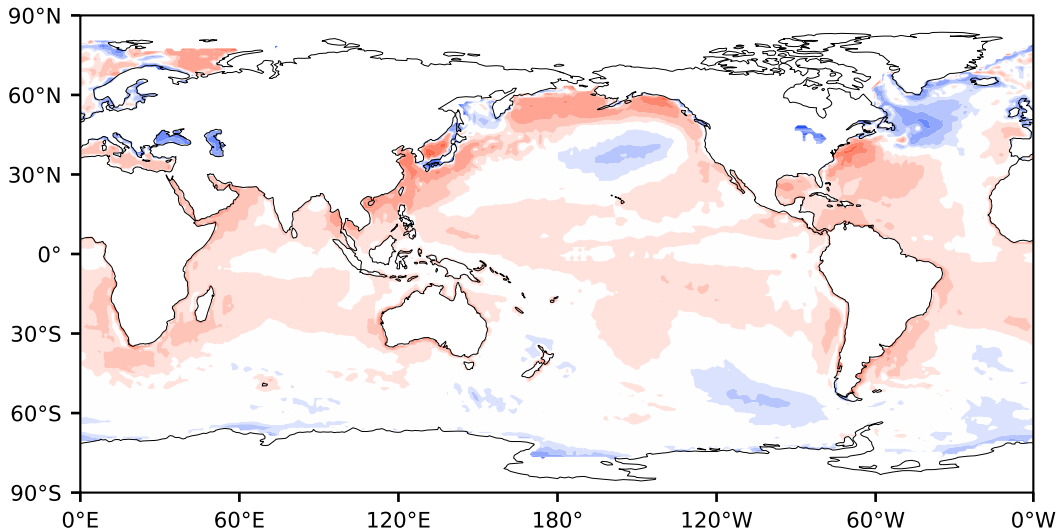

# Model - Observations

Max 149.45  
Mean 4.46  
Min -110.28

RMSE 11.76  
CORR 0.86