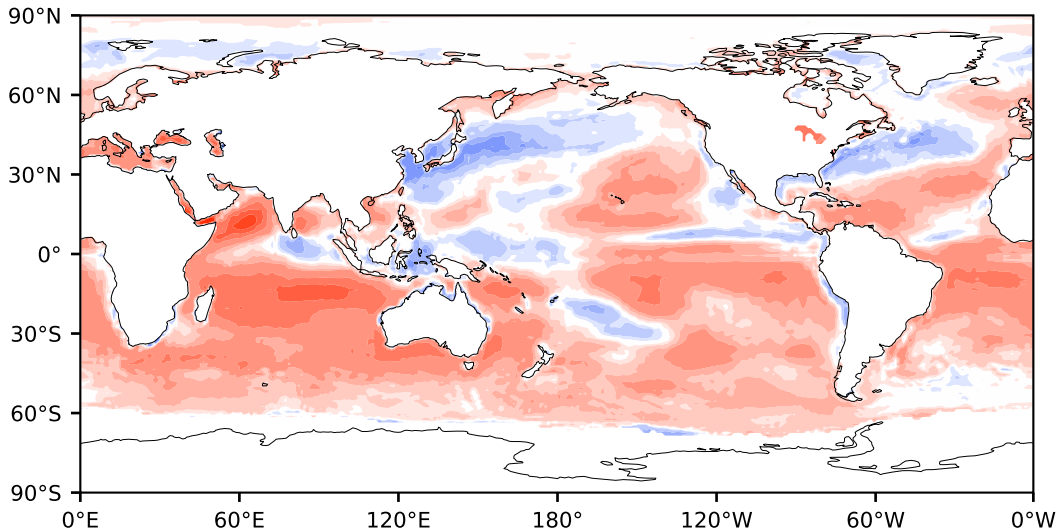

Model - Observations

Max 267.71
Mean 19.34
Min -133.16

RMSE 31.35
CORR 0.92