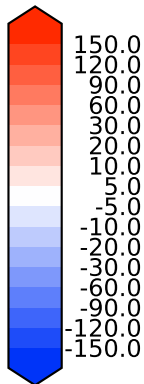

Model - Observations

Max 267.71
Mean 19.34
Min -133.16

RMSE 31.35
CORR 0.92