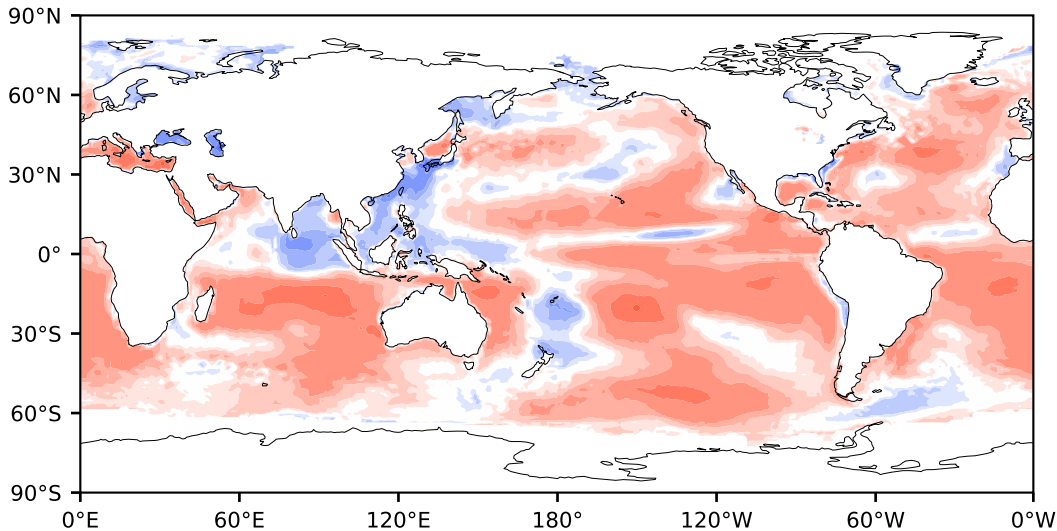

Model - Observations

Max 139.61
Mean 17.27
Min -127.40

RMSE 28.33
CORR 0.89