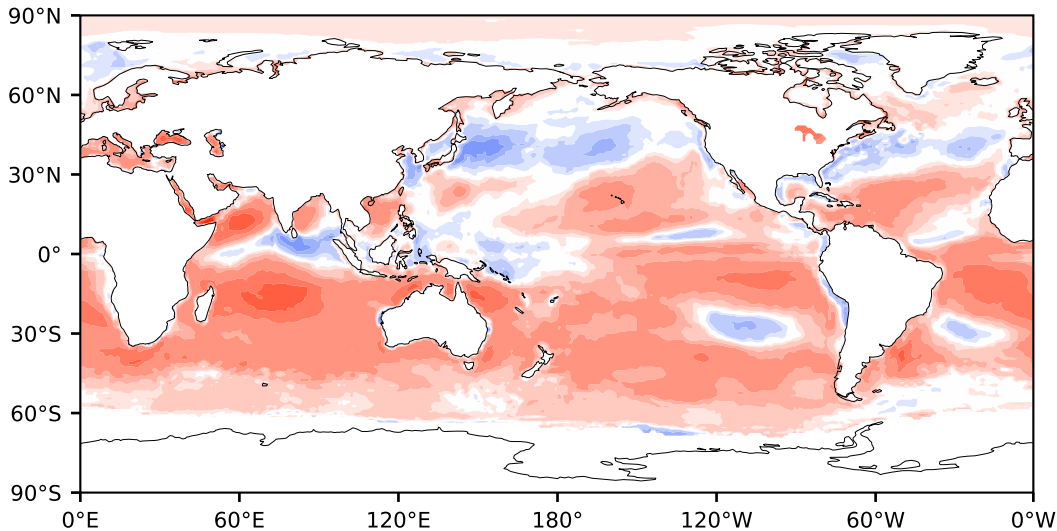

Model - Observations

Max 253.17
Mean 20.54
Min -148.22

RMSE 31.67
CORR 0.93