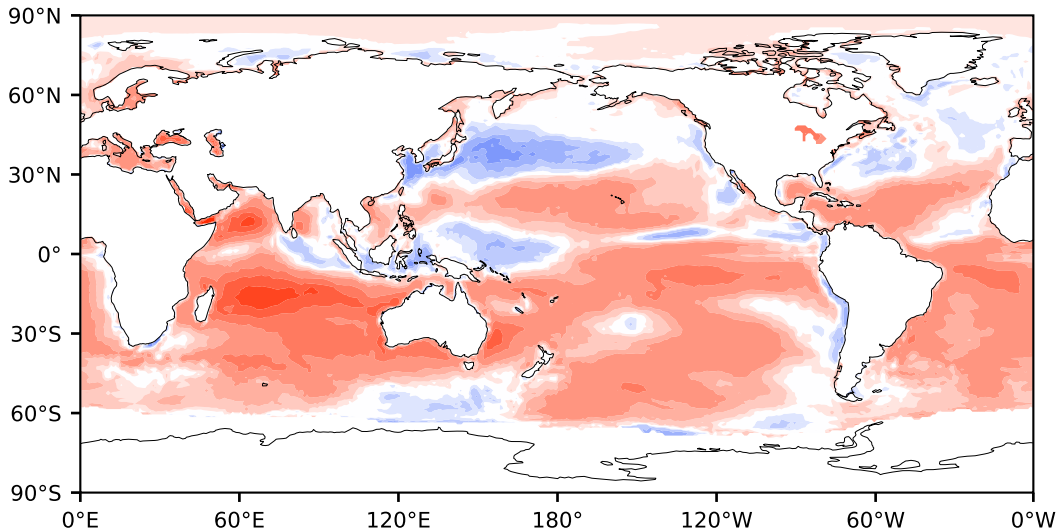

# Model - Observations

Max 262.12  
Mean 23.01  
Min -141.51

RMSE 35.73  
CORR 0.92