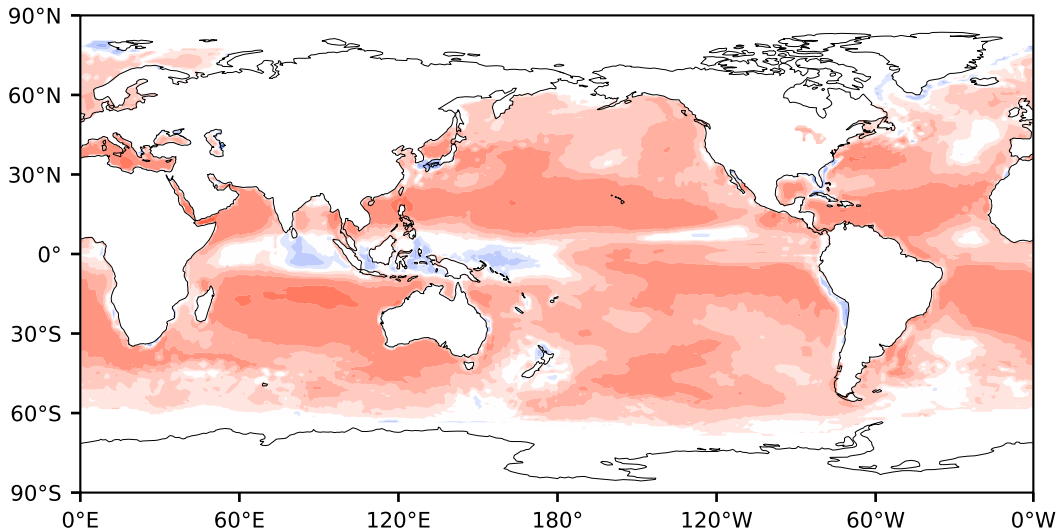

Model - Observations

Max 135.81
Mean 22.04
Min -132.39

RMSE 27.49
CORR 0.95