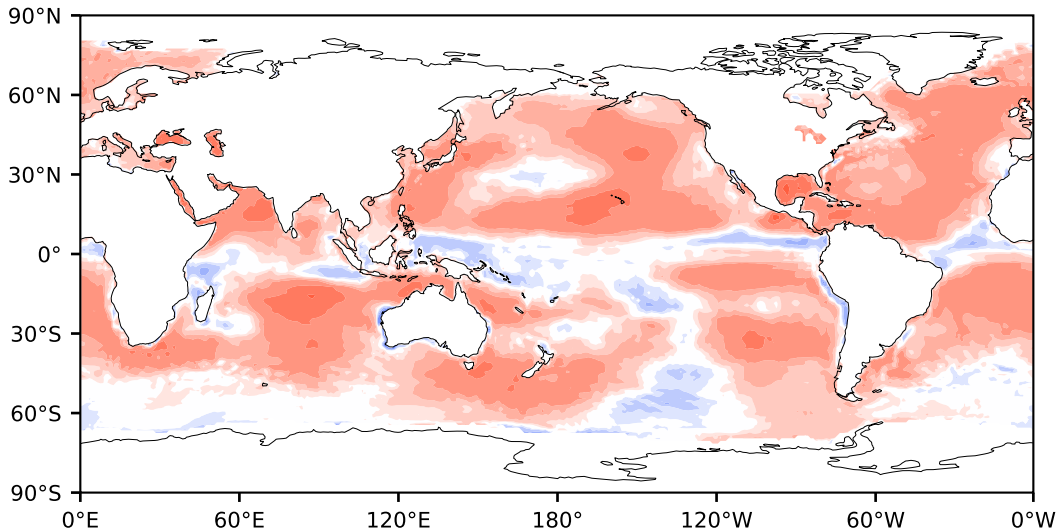

Model - Observations

Max 128.24
Mean 20.73
Min -146.13

RMSE 29.27
CORR 0.91