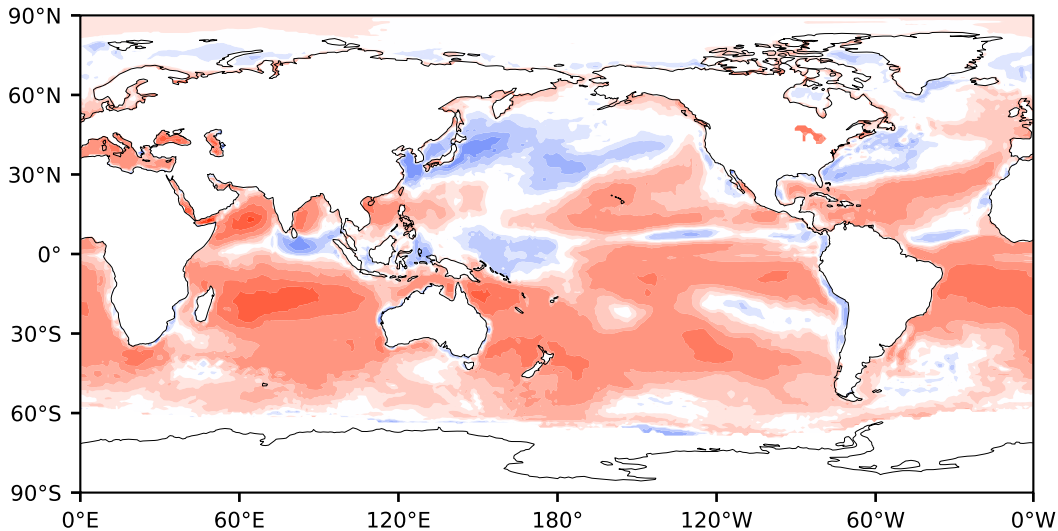

# Model - Observations

Max 225.48  
Mean 21.15  
Min -140.59

RMSE 33.15  
CORR 0.93