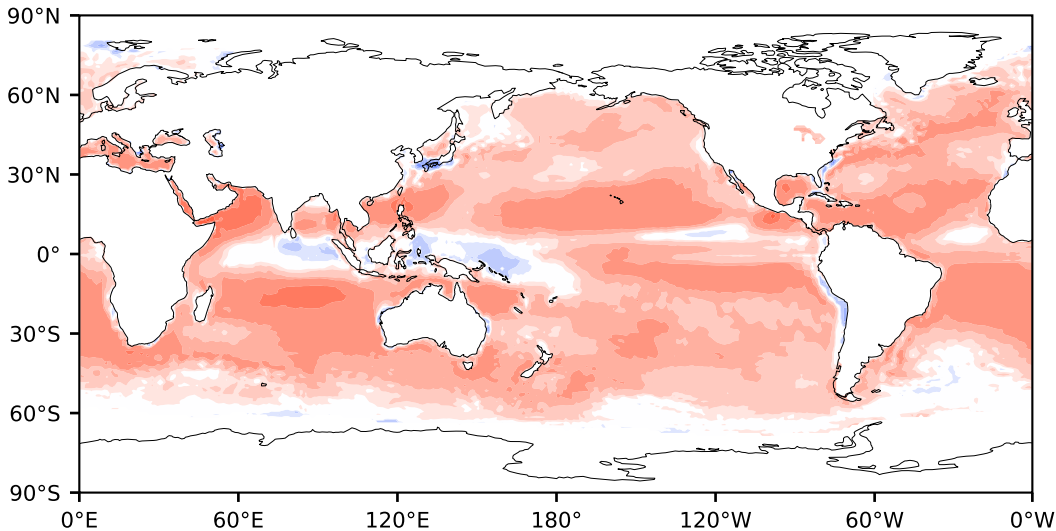

Model - Observations

Max 138.47
Mean 21.02
Min -126.30

RMSE 26.66
CORR 0.95