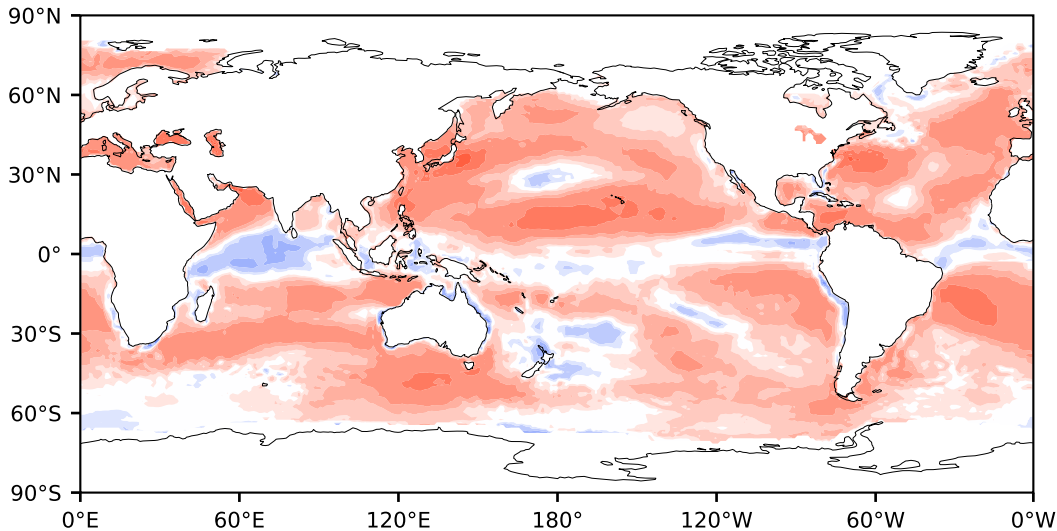

# Model - Observations

Max 137.58  
Mean 19.60  
Min -152.50

RMSE 28.05  
CORR 0.91