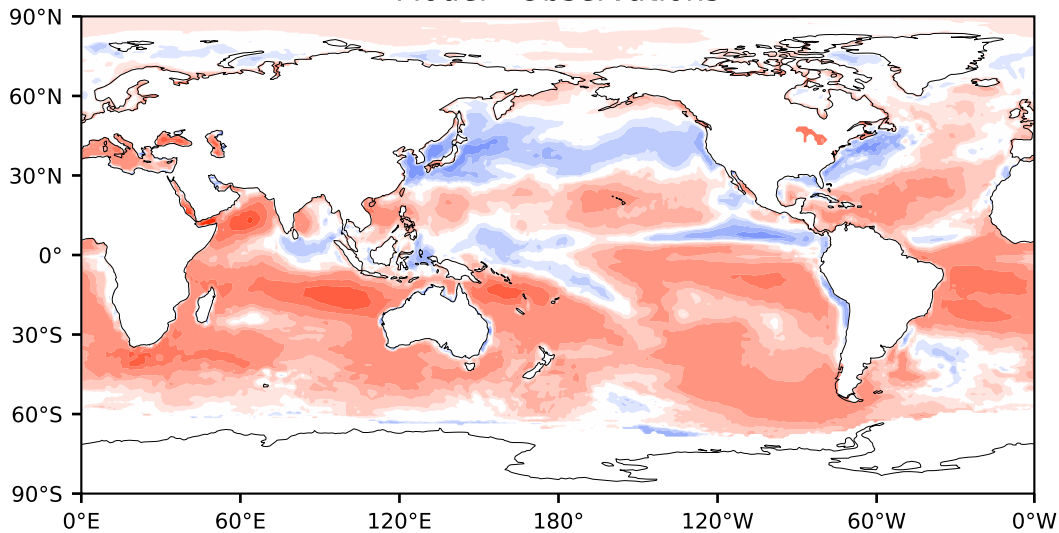

Model - Observations

Max 278.27
Mean 19.79
Min -138.15

RMSE 31.67
CORR 0.92