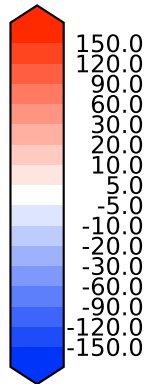

Model - Observations

Max 278.27
Mean 19.79
Min -138.15

RMSE 31.67
CORR 0.92