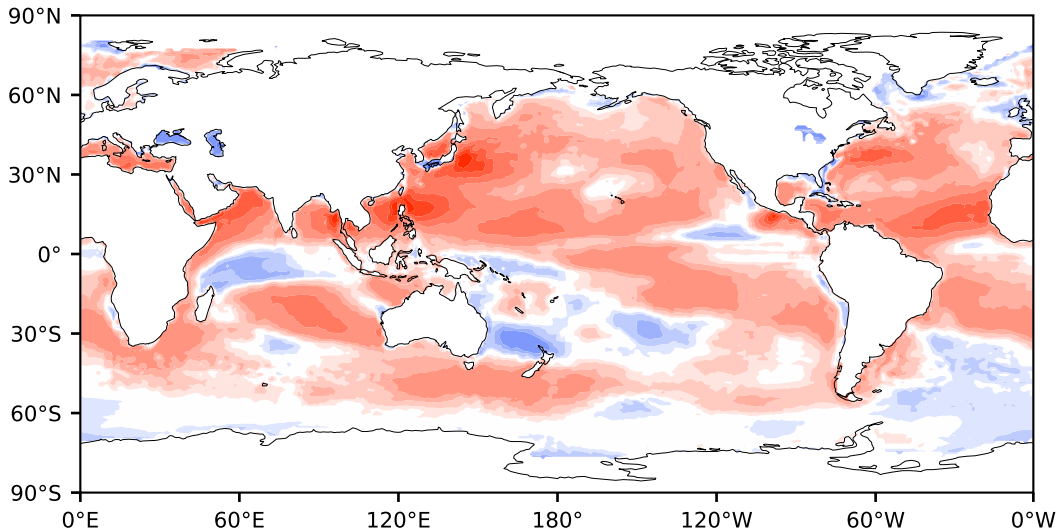

Model - Observations

Max 195.68
Mean 20.77
Min -131.89

RMSE 34.87
CORR 0.93