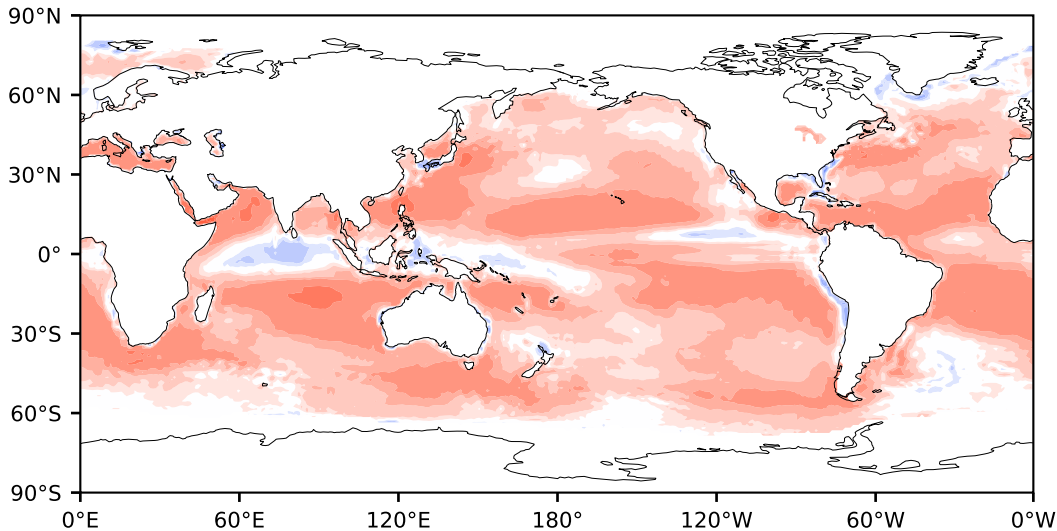

Model - Observations

Max 136.14
Mean 20.37
Min -124.60

RMSE 26.18
CORR 0.94