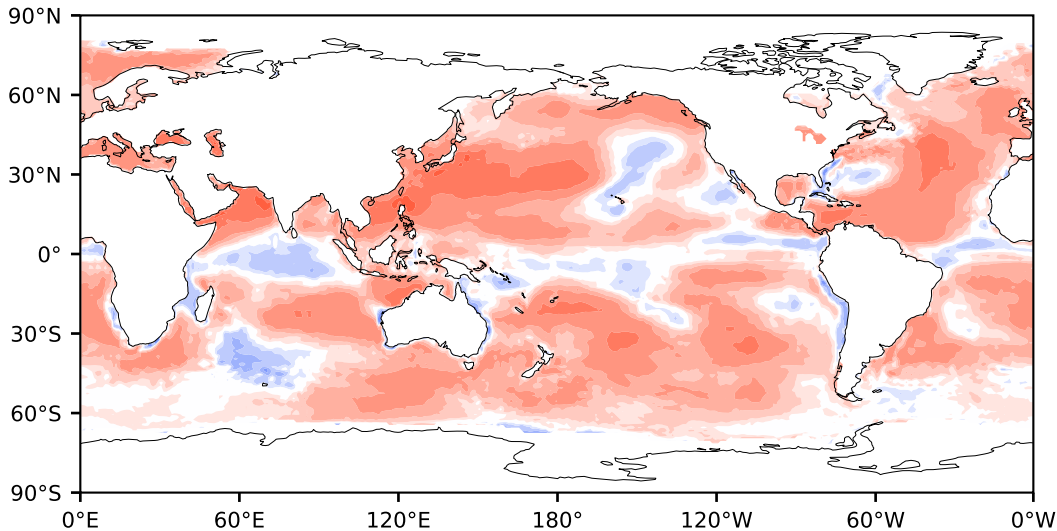

Model - Observations

Max 128.76
Mean 20.51
Min -152.76

RMSE 29.71
CORR 0.90