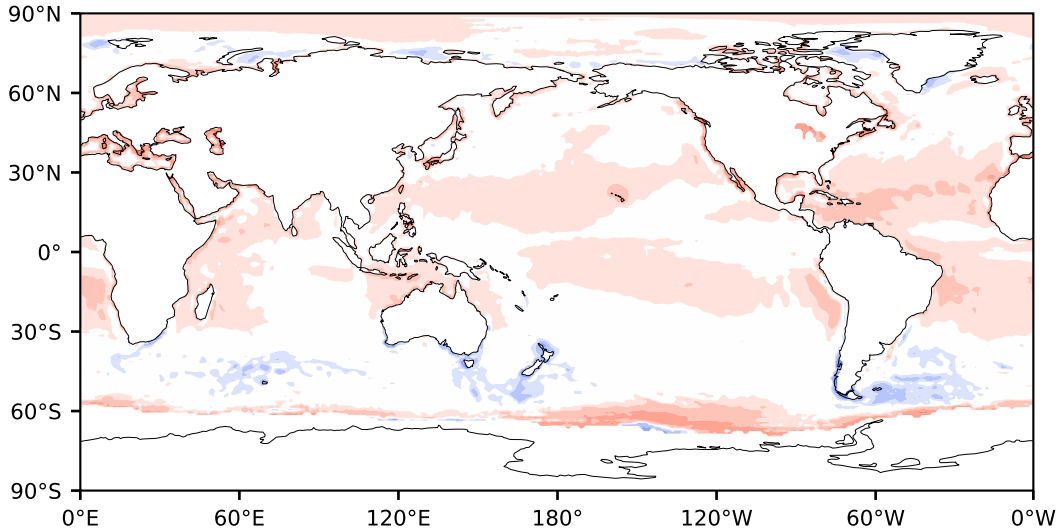

# Model - Observations

Max 116.86  
Mean 4.64  
Min -97.23

RMSE 9.74  
CORR 0.62