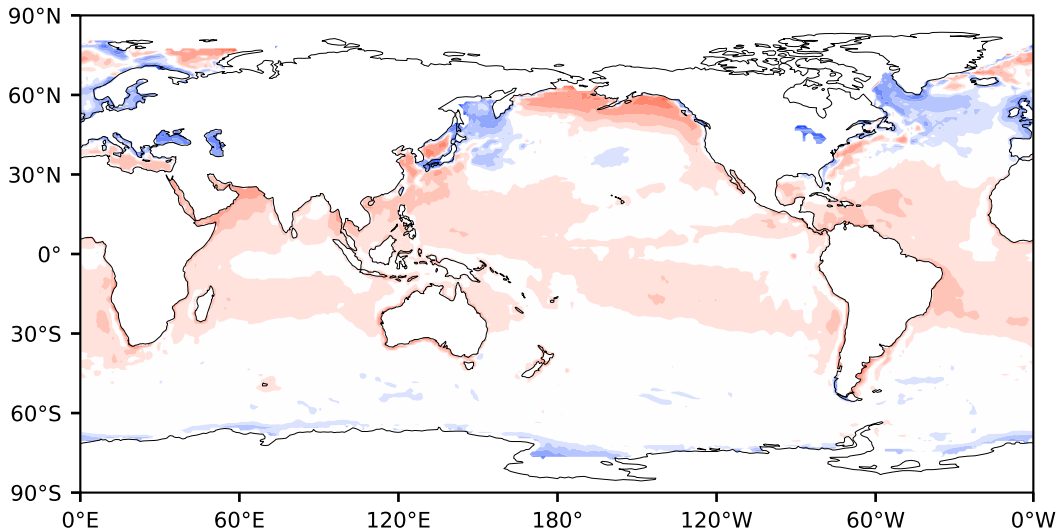

Model - Observations

Max 149.94
Mean 3.40
Min -115.47

RMSE 10.96
CORR 0.85