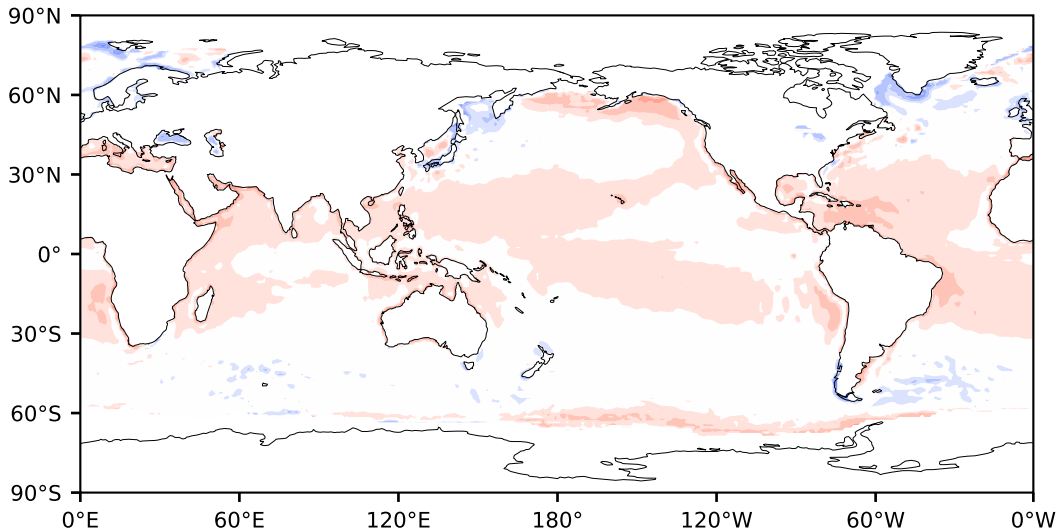

Model - Observations

Max 82.99
Mean 4.09
Min -78.88

RMSE 7.67
CORR 0.71