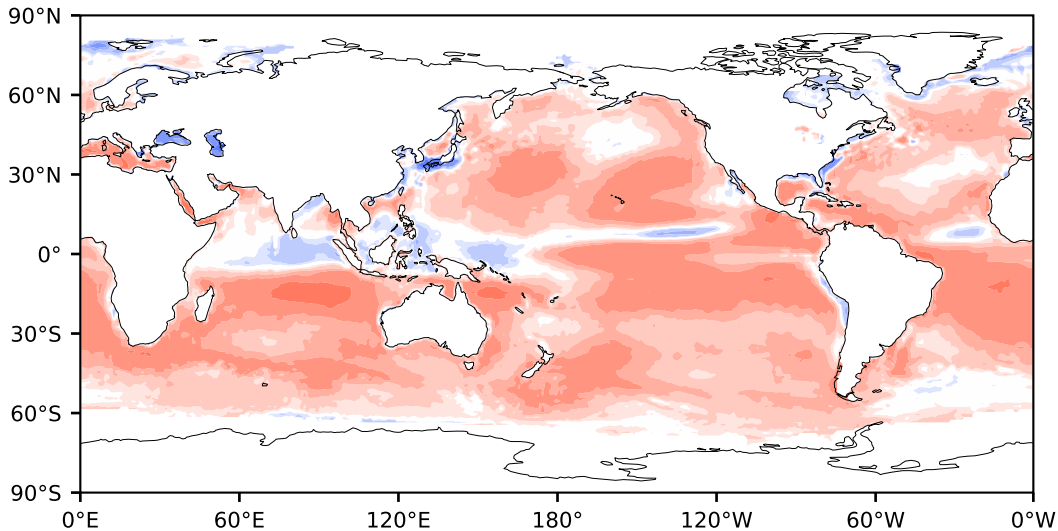

Model - Observations

Max 142.08
Mean 19.26
Min -128.25

RMSE 26.77
CORR 0.92