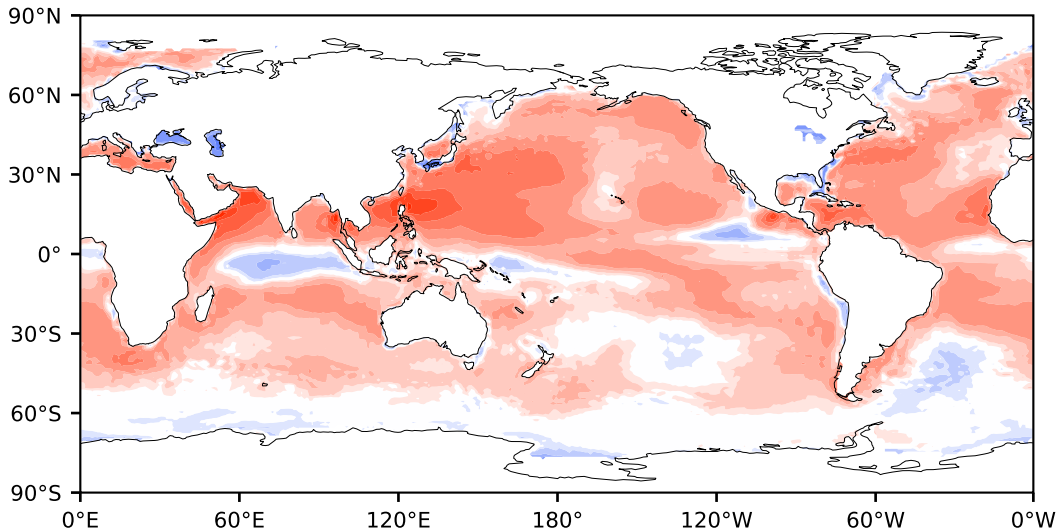

# Model - Observations

Max 181.49  
Mean 21.53  
Min -130.17

RMSE 33.44  
CORR 0.94