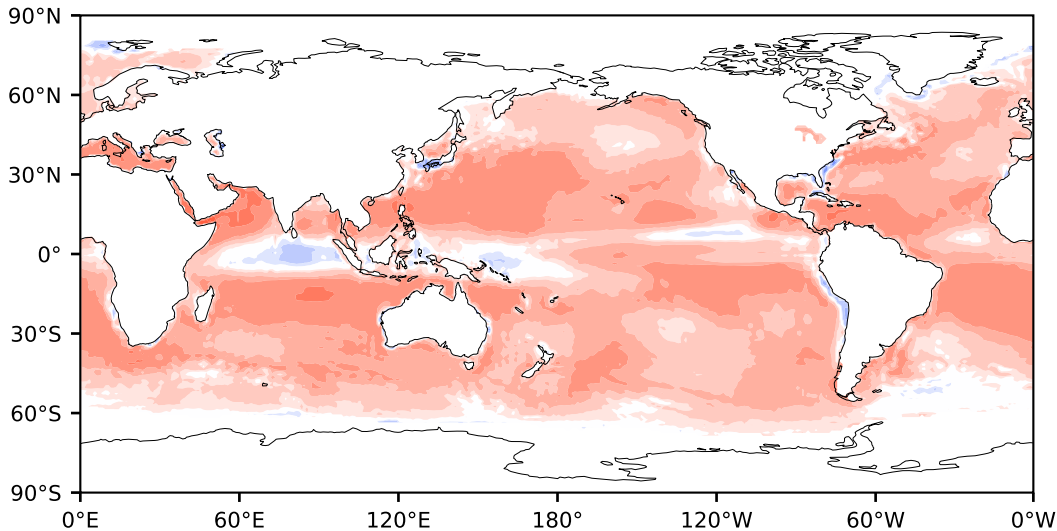

# Model - Observations

Max 135.28  
Mean 21.49  
Min -128.63

RMSE 26.23  
CORR 0.95