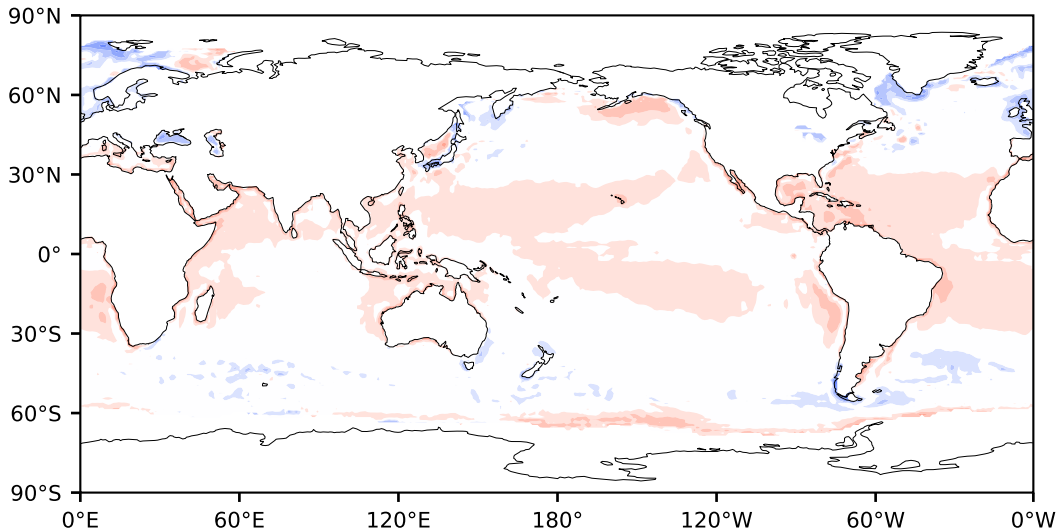

# Model - Observations

Max 82.08  
Mean 3.23  
Min -87.88

RMSE 7.29  
CORR 0.71