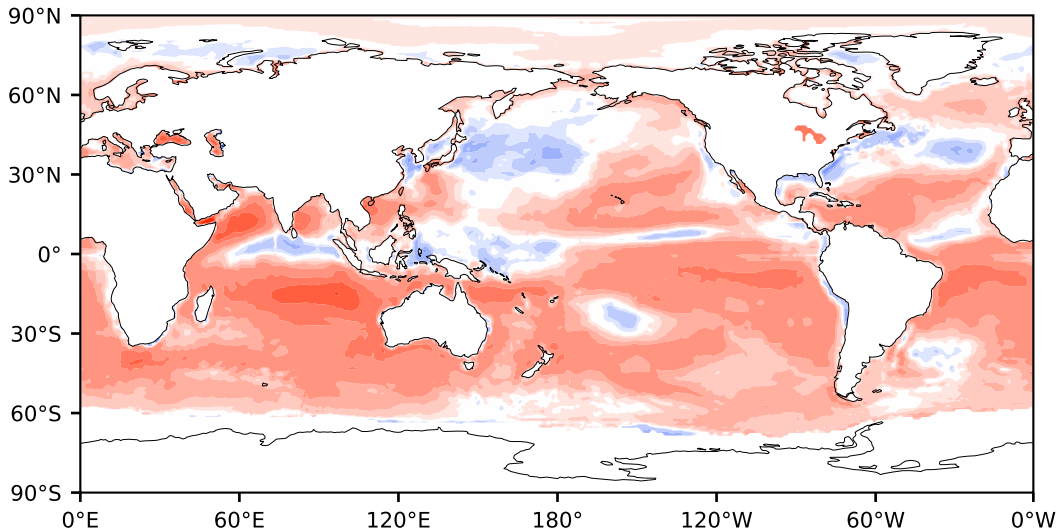

Model - Observations

Max 266.43
Mean 23.64
Min -135.50

RMSE 33.66
CORR 0.93