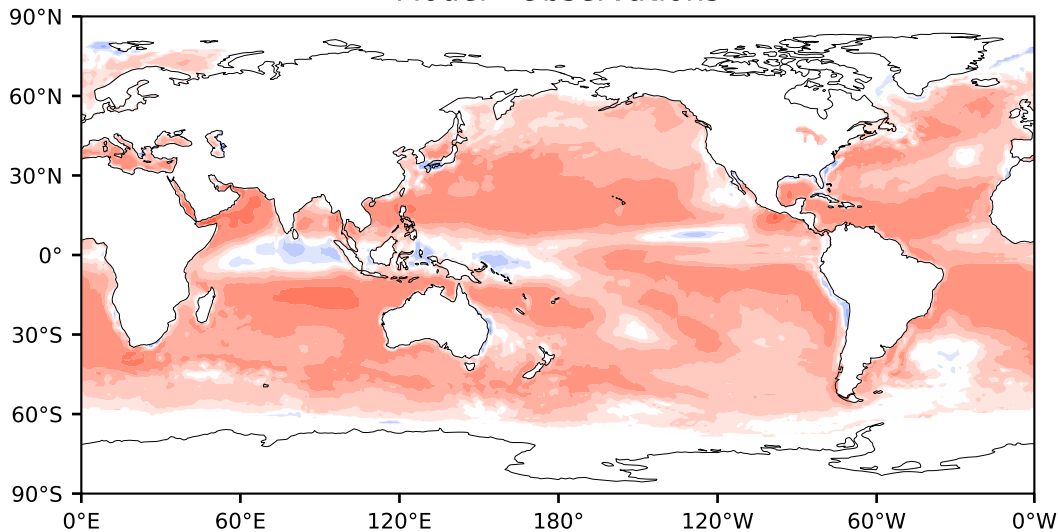

Model - Observations

Max 149.90
Mean 22.68
Min -121.78

RMSE 27.86
CORR 0.95