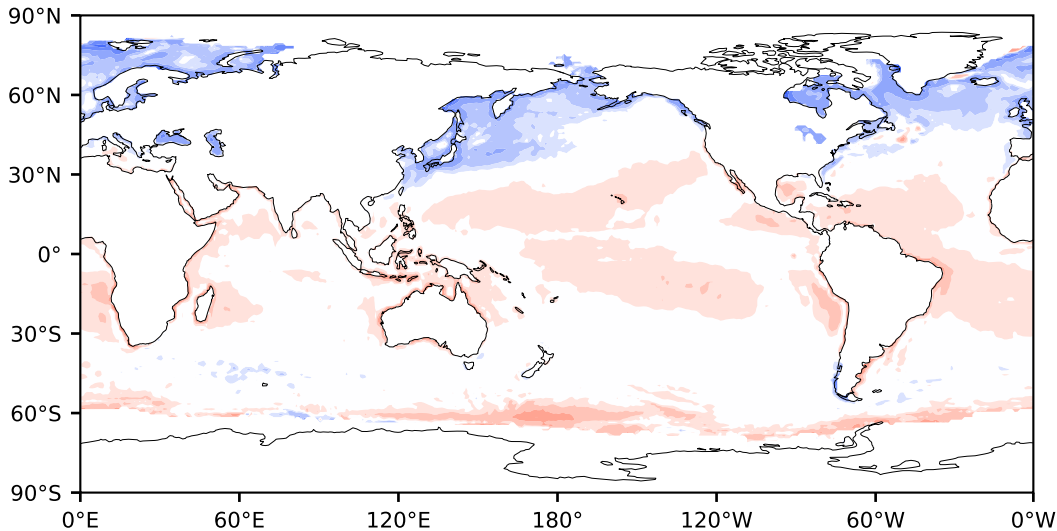

Model - Observations

Max 104.52
Mean 2.02
Min -146.95

RMSE 9.96
CORR 0.58