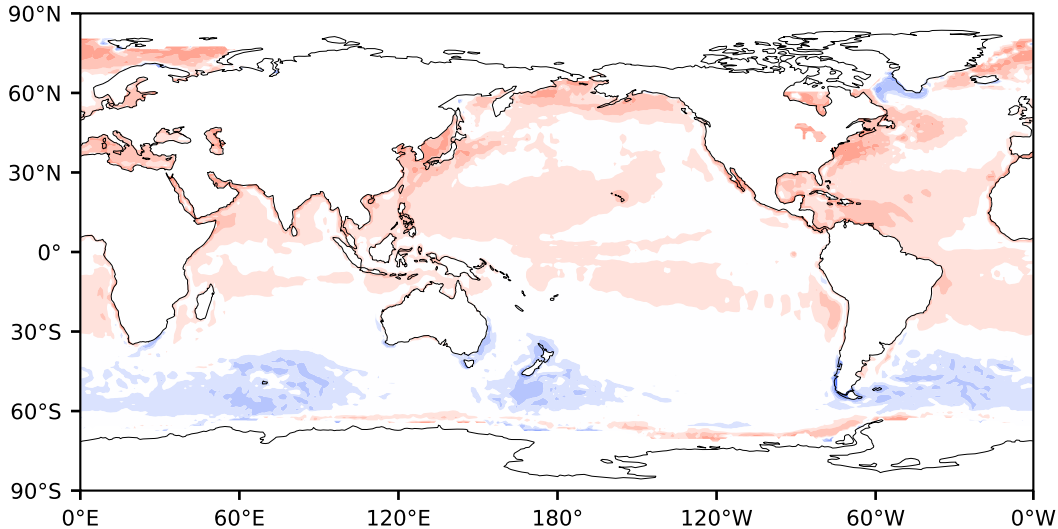

Model - Observations

Max 103.72
Mean 3.98
Min -101.63

RMSE 9.27
CORR 0.52