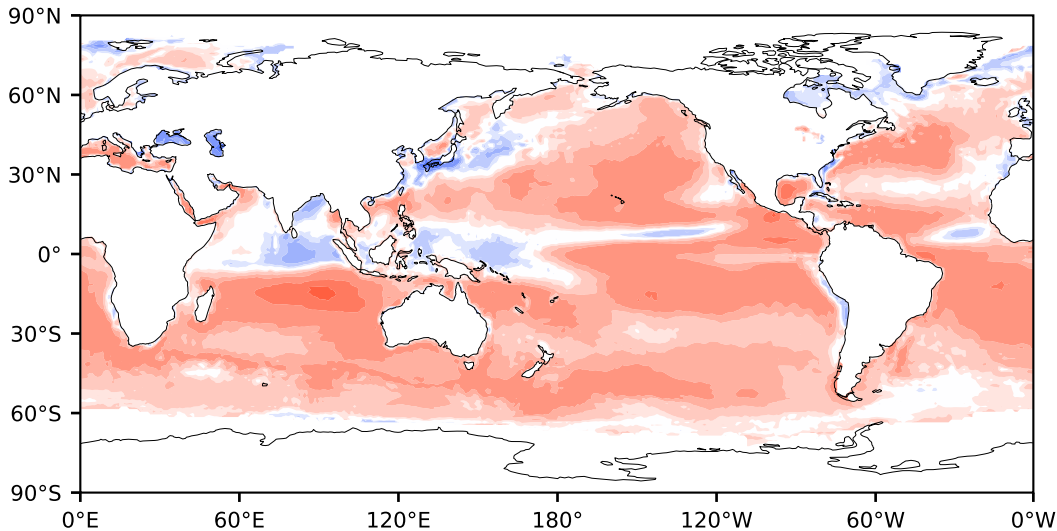

# Model - Observations

Max 159.01  
Mean 20.23  
Min -128.48

RMSE 28.26  
CORR 0.91