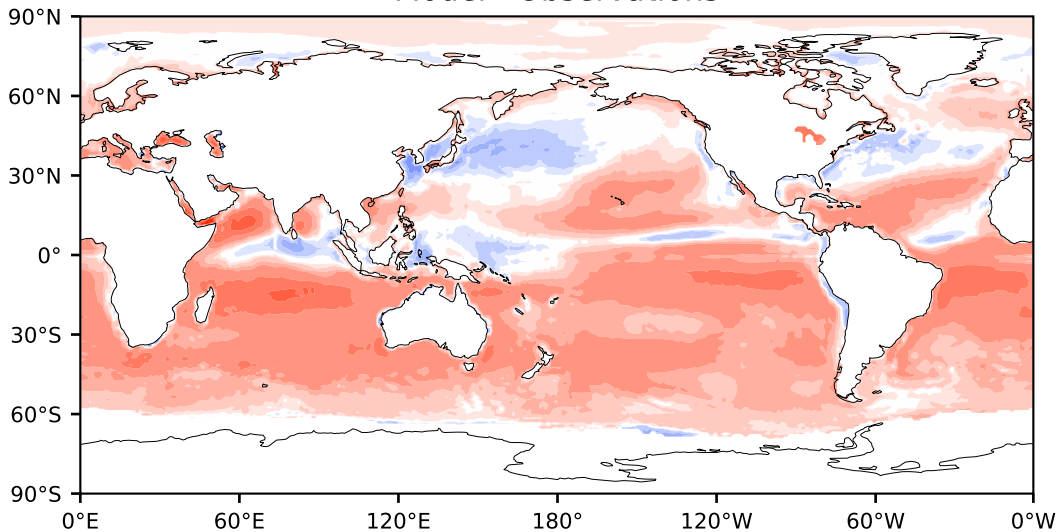

Model - Observations

Max 254.78
Mean 22.78
Min -141.12

RMSE 31.99
CORR 0.94