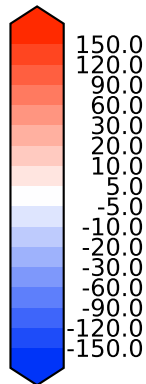

Model - Observations

Max 254.78
Mean 22.78
Min -141.12

RMSE 31.99
CORR 0.94