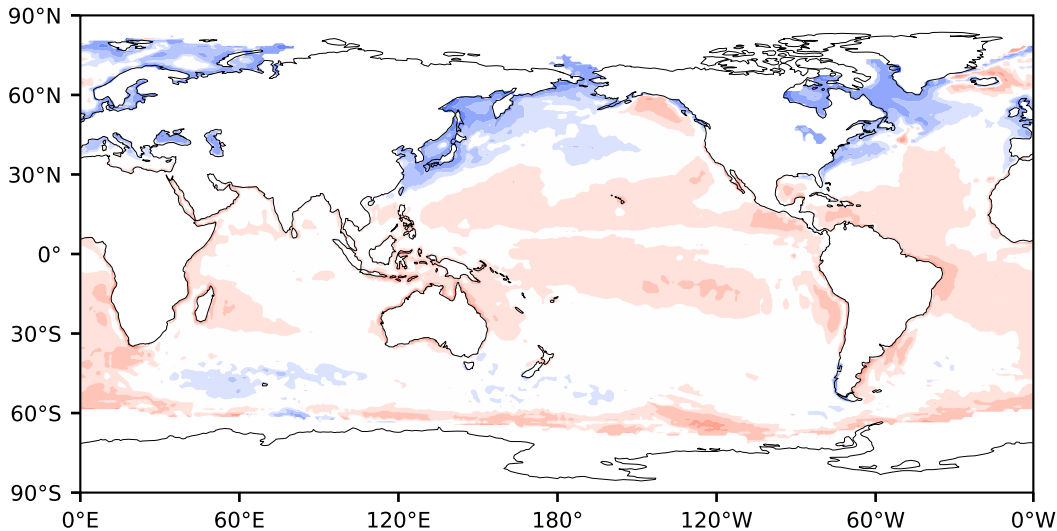

Model - Observations

Max 101.86
Mean 2.44
Min -138.96

RMSE 10.29
CORR 0.56