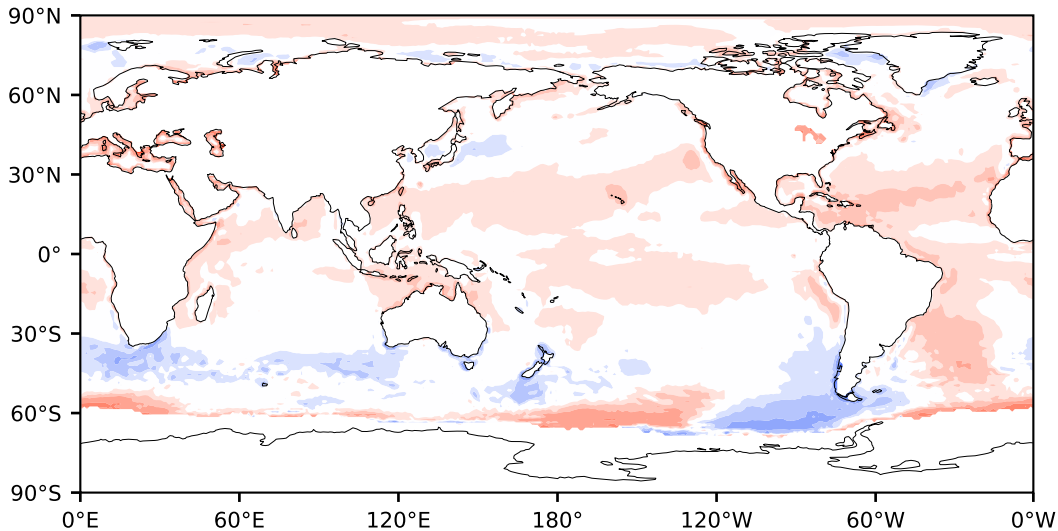

Model - Observations

Max 117.49
Mean 4.22
Min -94.67

RMSE 10.24
CORR 0.57