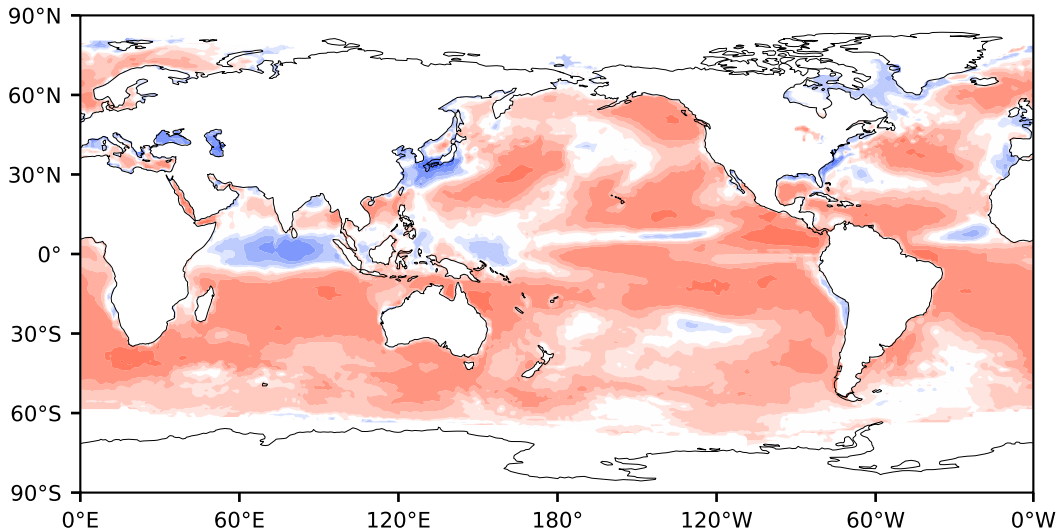

Model - Observations

Max 112.14
Mean 19.92
Min -128.90

RMSE 29.12
CORR 0.90