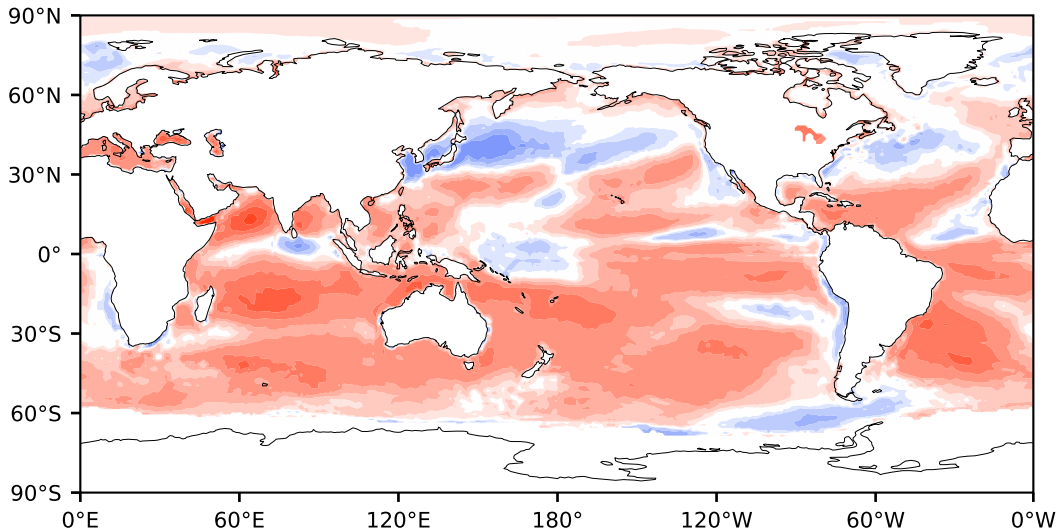

# Model - Observations

Max 282.43  
Mean 23.46  
Min -144.38

RMSE 35.05  
CORR 0.92