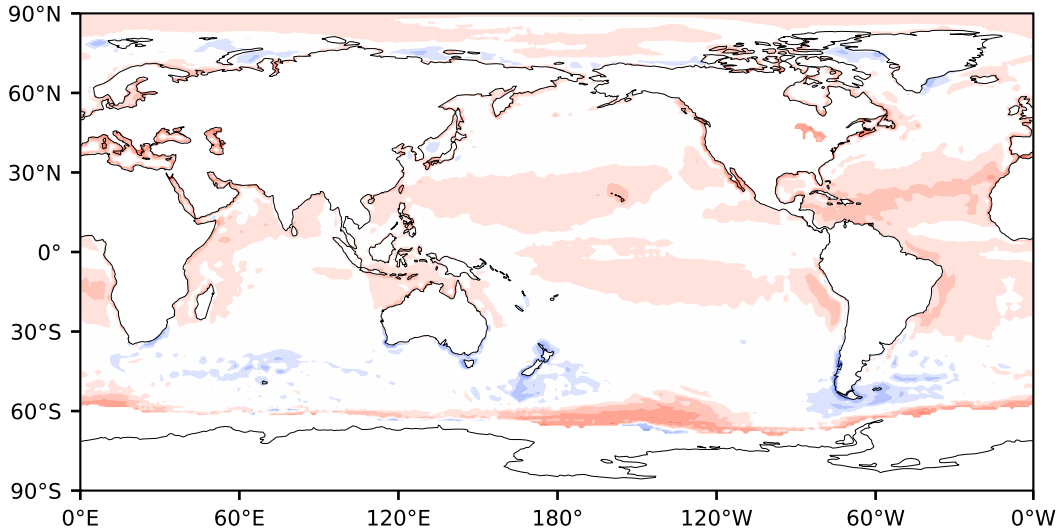

# Model - Observations

Max 115.56  
Mean 4.40  
Min -93.59

RMSE 9.63  
CORR 0.61