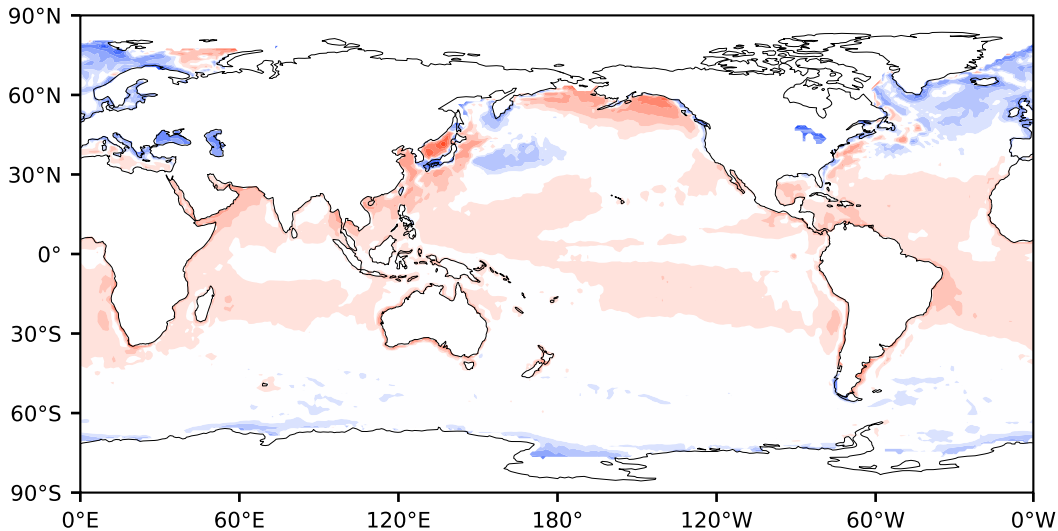

Model - Observations

Max 149.90
Mean 3.02
Min -114.22

RMSE 10.64
CORR 0.86