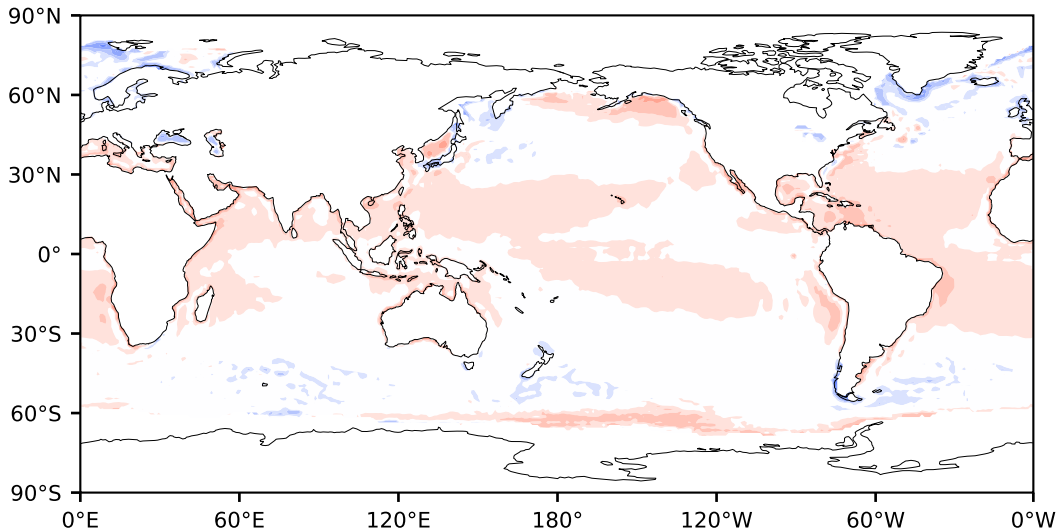

Model - Observations

Max 80.34
Mean 3.73
Min -83.26

RMSE 7.43
CORR 0.72