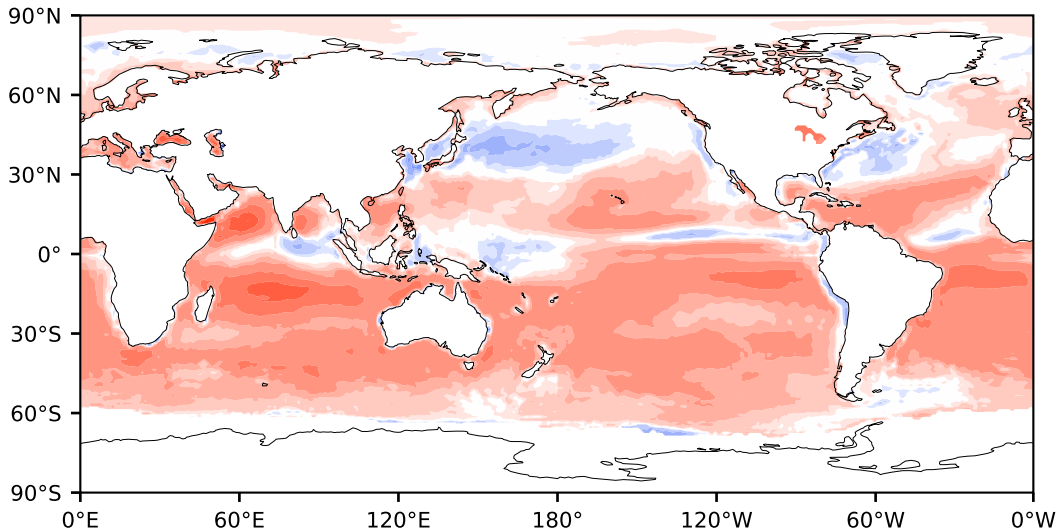

Model - Observations

Max 257.22
Mean 22.87
Min -140.75

RMSE 31.89
CORR 0.94