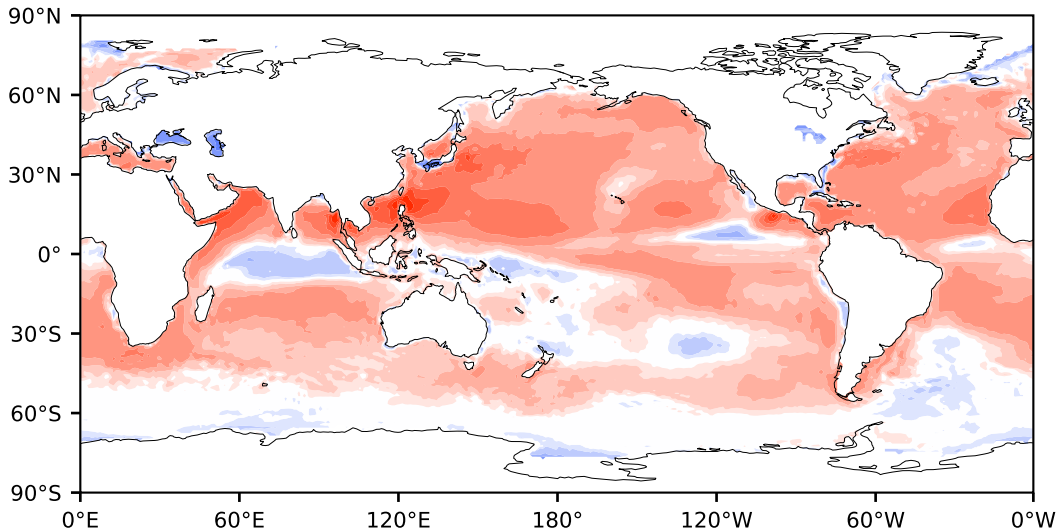

Model - Observations

Max 195.09
Mean 22.09
Min -133.43

RMSE 33.65
CORR 0.94