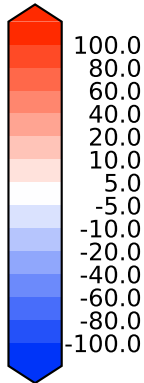

# Model - Observations

Max 115.81  
Mean 4.39  
Min -100.64

RMSE 10.07  
CORR 0.59