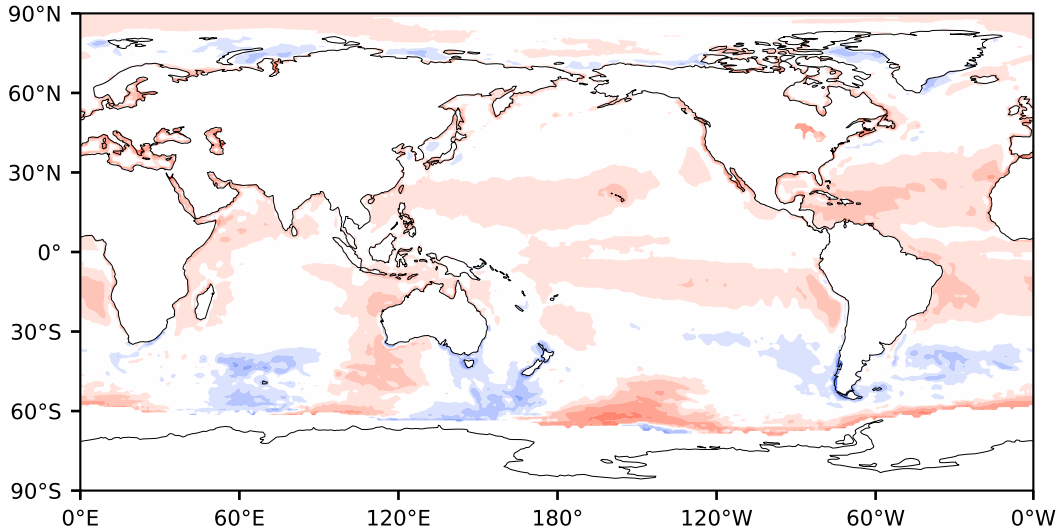

# Model - Observations

Max 115.81  
Mean 4.39  
Min -100.64

RMSE 10.07  
CORR 0.59