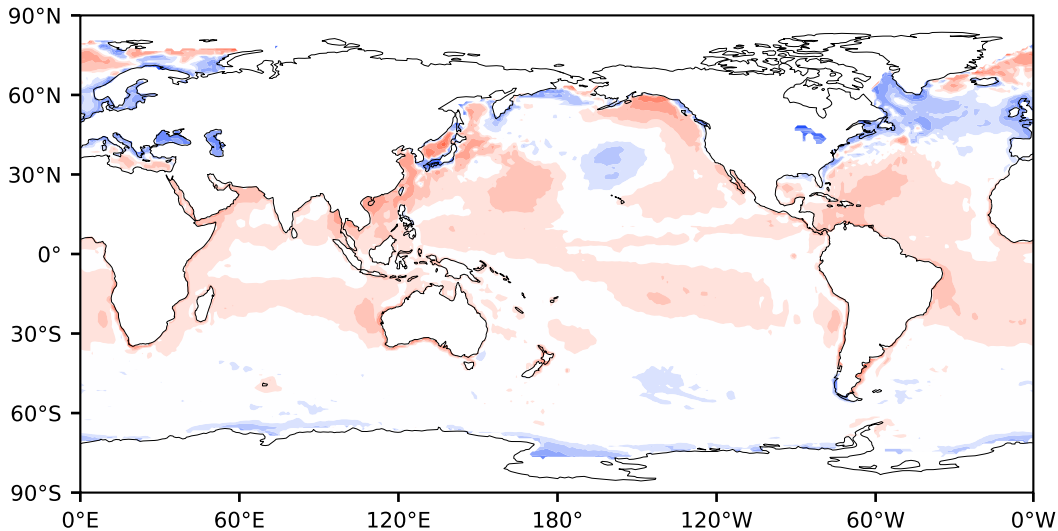

# Model - Observations

Max 148.76  
Mean 3.18  
Min -107.96

RMSE 10.80  
CORR 0.85