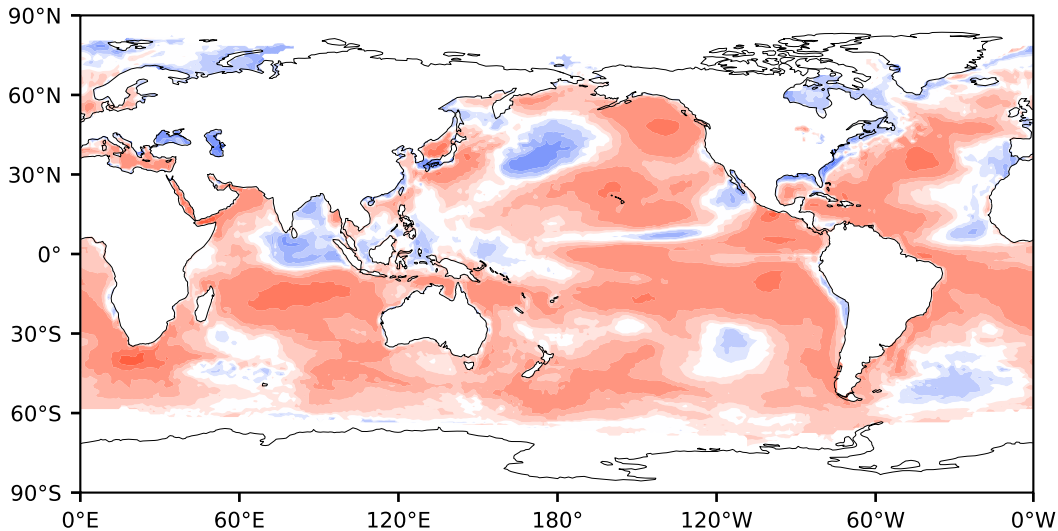

# Model - Observations

Max 142.94  
Mean 18.54  
Min -125.82

RMSE 28.32  
CORR 0.91