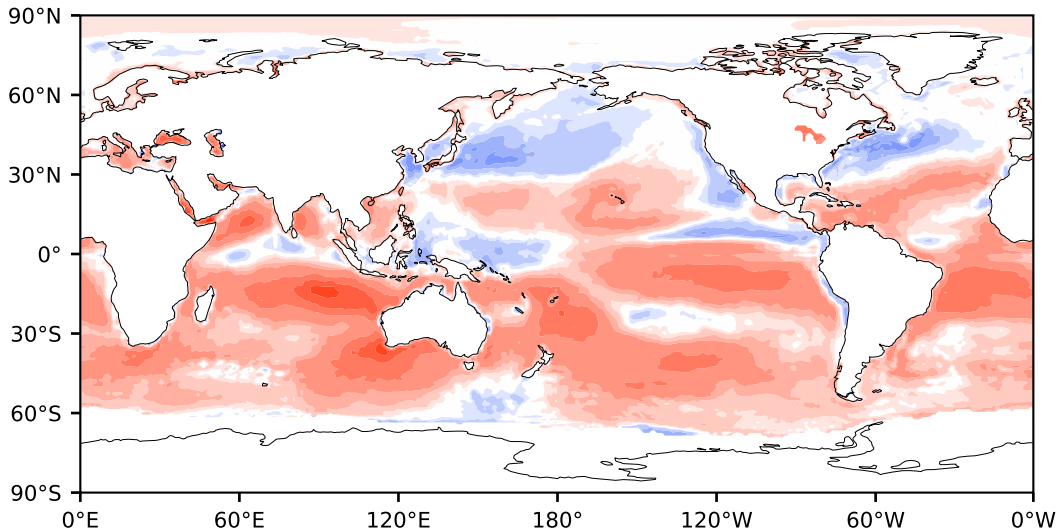

Model - Observations

Max 241.21
Mean 20.53
Min -143.10

RMSE 33.31
CORR 0.92