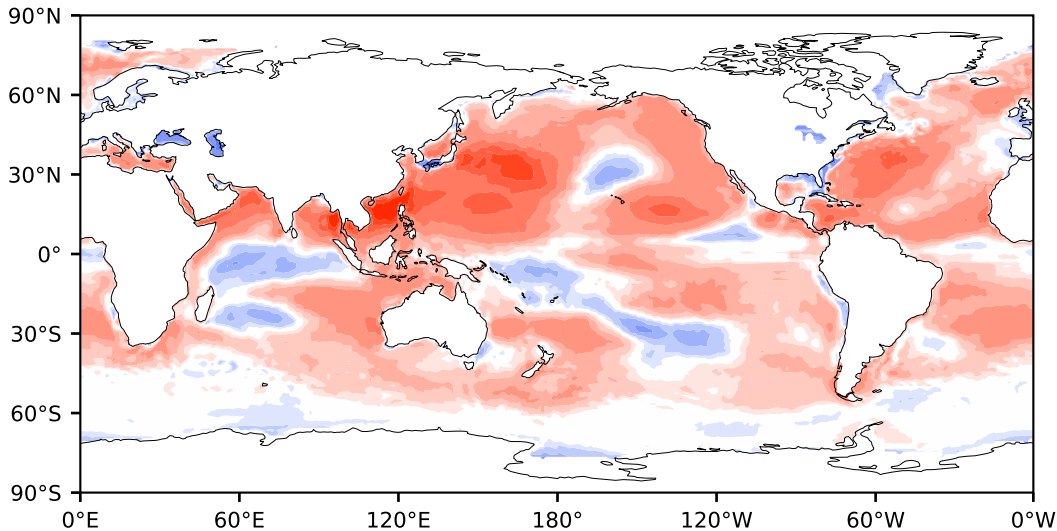

Model - Observations

Max 231.58
Mean 20.46
Min -135.55

RMSE 35.82
CORR 0.91