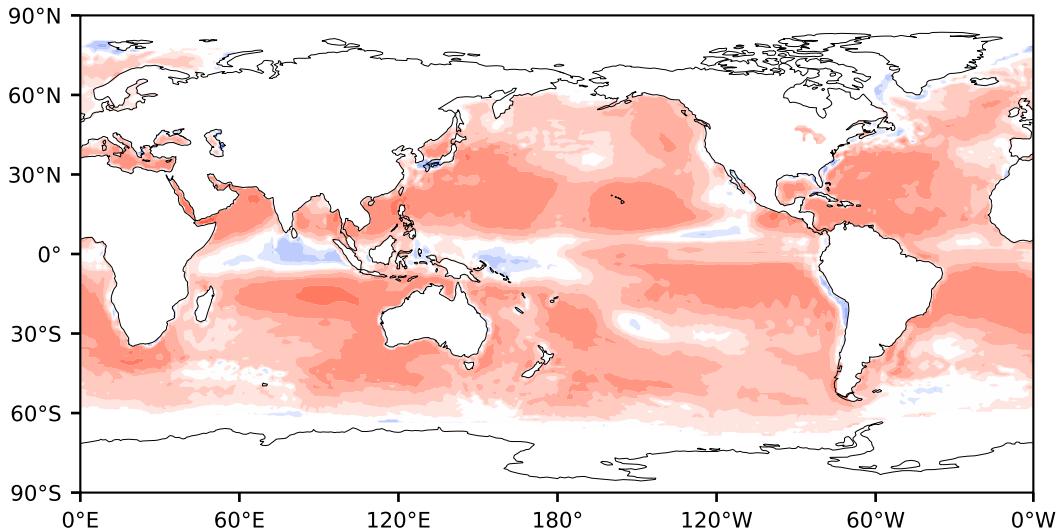

Model - Observations

Max 130.17
Mean 20.46
Min -128.74

RMSE 25.77
CORR 0.95