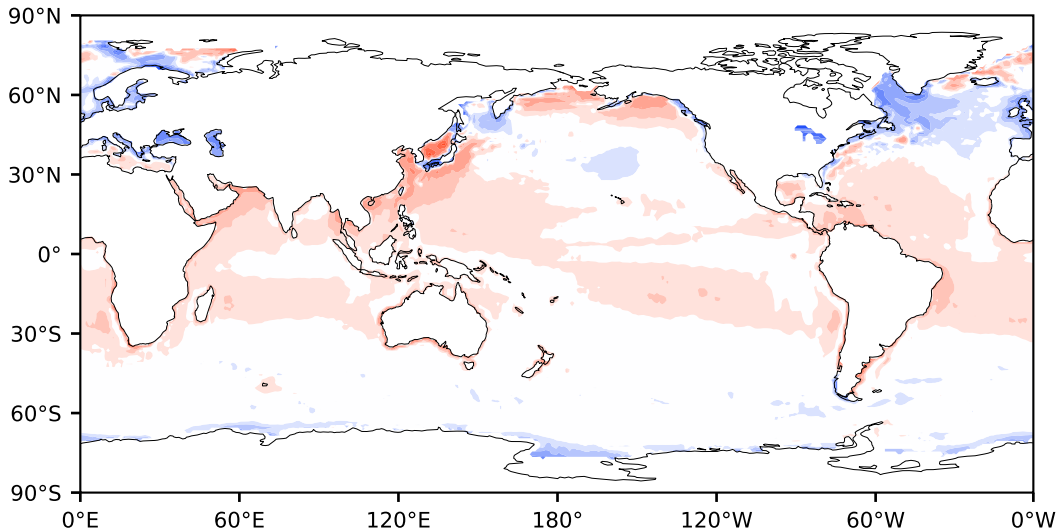

Model - Observations

Max 149.07
Mean 3.01
Min -107.02

RMSE 10.70
CORR 0.86