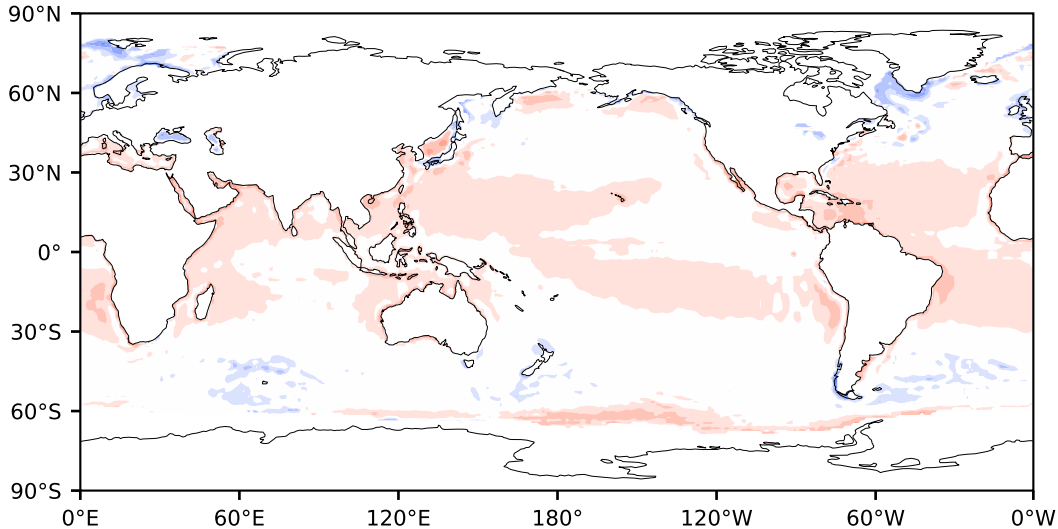

Model - Observations

Max 82.04
Mean 3.77
Min -86.17

RMSE 7.48
CORR 0.72