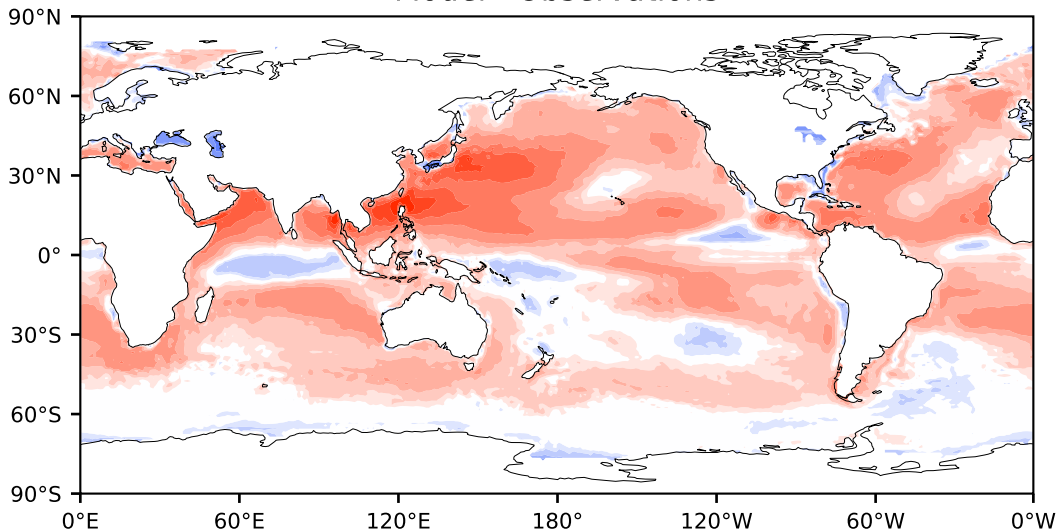

Model - Observations

Max 196.48
Mean 20.06
Min -131.86

RMSE 33.24
CORR 0.94