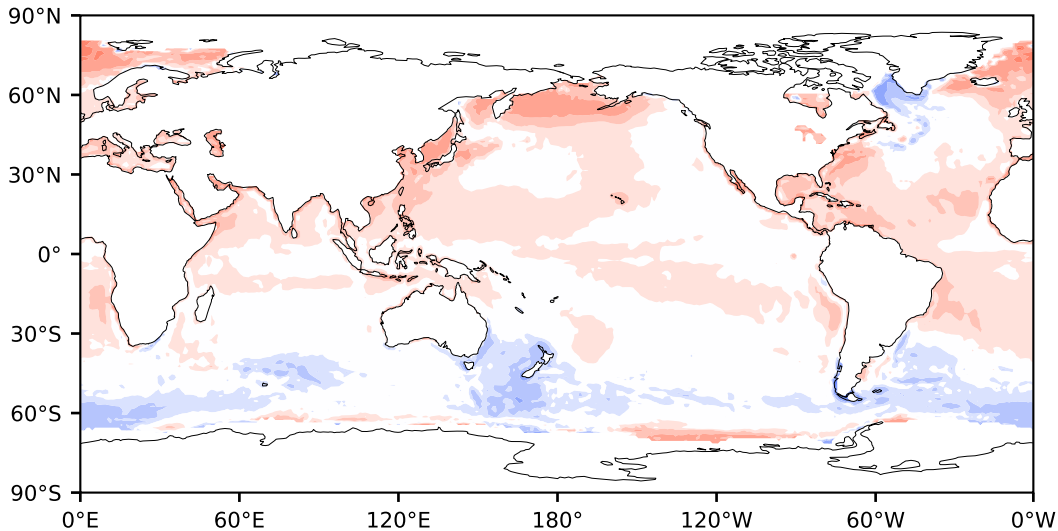

# Model - Observations

Max 107.52  
Mean 4.29  
Min -97.94

RMSE 9.80  
CORR 0.50