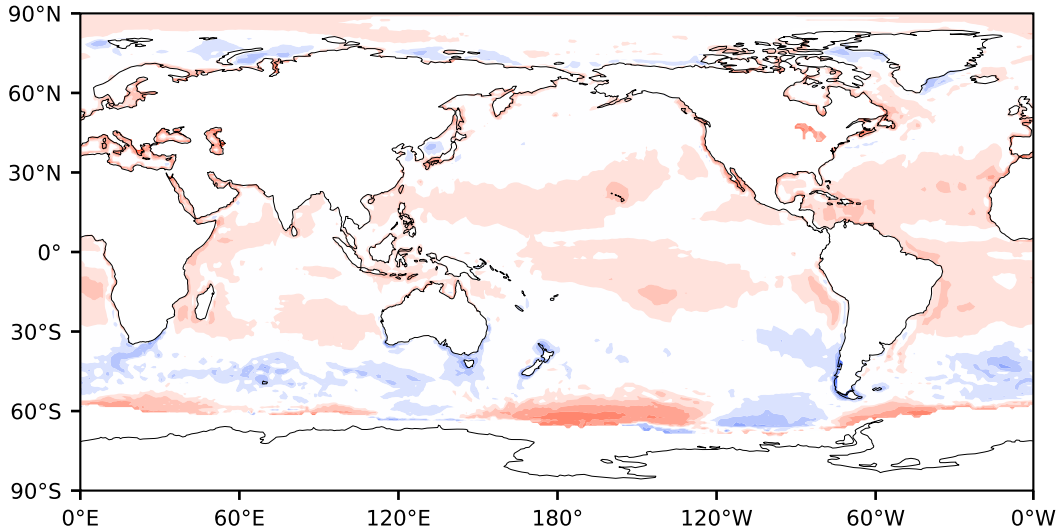

Model - Observations

Max 120.79
Mean 4.11
Min -101.05

RMSE 10.16
CORR 0.58