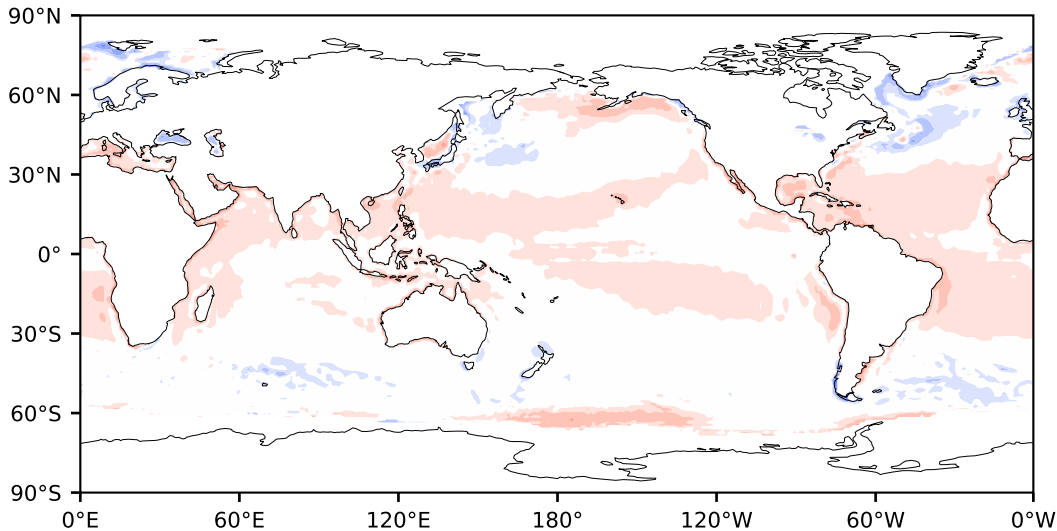

Model - Observations

Max 84.43
Mean 3.40
Min -87.91

RMSE 7.44
CORR 0.70