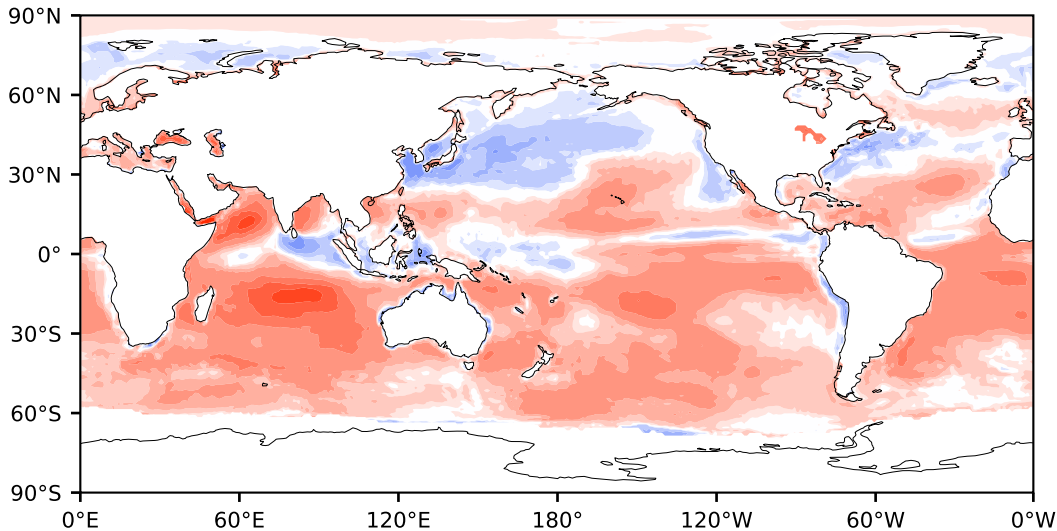

# Model - Observations

Max 268.87  
Mean 20.64  
Min -137.37

RMSE 32.56  
CORR 0.92