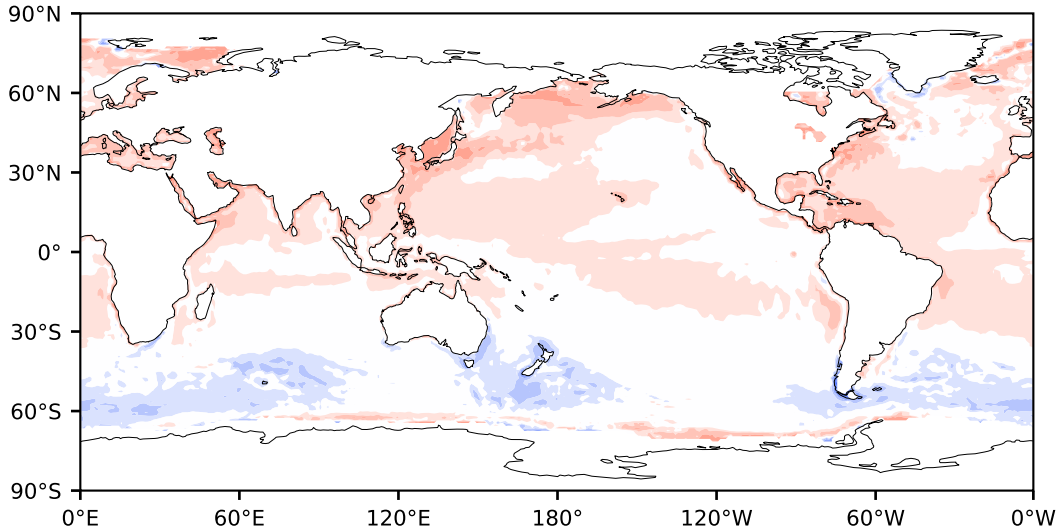

# Model - Observations

Max 104.57  
Mean 4.27  
Min -100.07

RMSE 9.35  
CORR 0.52